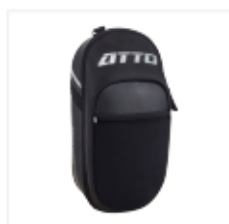

# ATTO Armrests

**JUST A LITTLE SUPPORT GOES  
A LONG WAY!**

ATTO Armrests are ergonomic and foldable to provide extra stability and comfort.

**Dimensions:** 30cm x 7cm x 7cm / 11.81" x 2.76" x 2.76"

**Weight (of each ATTO Armrest):** 1.29 Kg / 2.84 lbs

# ATTO & Accessories

ATTO ACCESSORIES are a range of versatile innovative products created specifically to support and work with the ATTO mobility scooters in all user modes; while driving, while wheeling along as trolley and when folded for storage. Designed to provide dedicated protection, multiple smart storage and carrying solutions, global power support and the freedom to personalize comfort and performance features. For the ultimate user experience, check out all ATTO Accessories - mix, match and assemble the perfect ATTO KIT to fit you, your needs and your lifestyle

ATTO Armrests

ATTO Cushions

ATTO Essentials Pouch

ATTO Backpack

ATTO Carryall & Cushion

ATTO Flight Kit

ATTO Cane Holders

ATTO Mobile Holder