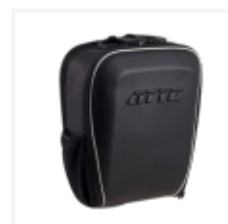

# ATTO Armrests

**JUST A LITTLE SUPPORT GOES  
A LONG WAY!**

ATTO Armrests are ergonomic and foldable to provide extra stability and comfort.

**Dimensions:** 30cm x 7cm x 7cm / 11.81" x 2.76" x 2.76"

**Weight (of each ATTO Armrest):** 1.29 Kg / 2.84 lbs

# ATTO & Accessories

ATTO ACCESSORIES are a range of versatile innovative products created specifically to support and work with the ATTO mobility scooters in all user modes; while driving, while wheeling along as trolley and when folded for storage. Designed to provide dedicated protection, multiple smart storage and carrying solutions, global power support and the freedom to personalize comfort and performance features. For the ultimate user experience, check out all ATTO Accessories - mix, match and assemble the perfect ATTO KIT to fit you, your needs and your lifestyle

ATTO Armrests

ATTO Cushions

ATTO Essentials Pouch

ATTO Backpack

ATTO Carryall & Cushion

ATTO Flight Kit

ATTO Cane Holders

ATTO Mobile Holder